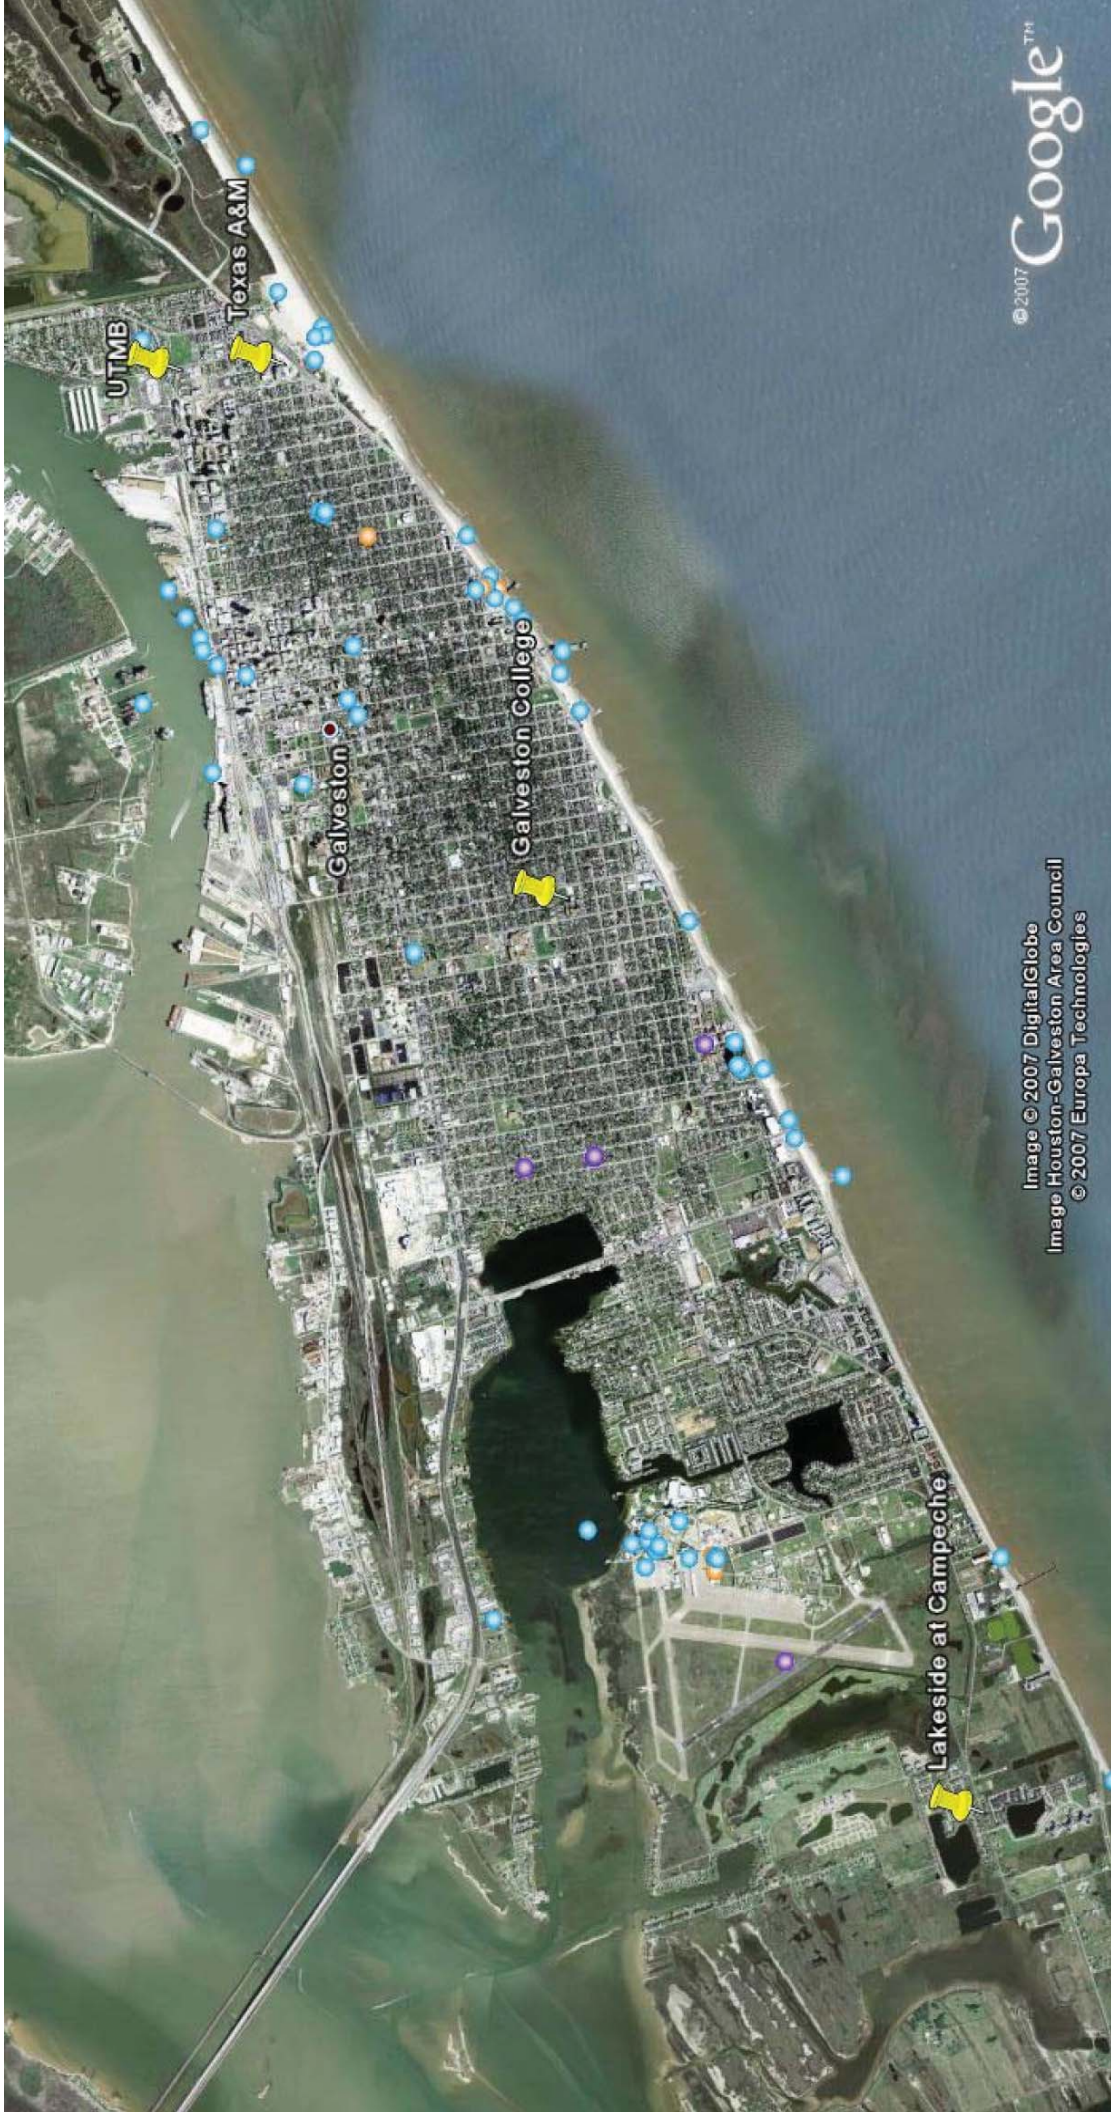

Lakeside at Campeche, Galveston Texas

See Legend on Next Page

Lakeside at Campeche
3102 Cove View Blvd
Galveston, Texas

Texas A&M University - Galveston
200 Seawolf Pkwy
Galveston, TX 77554
(409) 740-4400
tamu.edu

6.5 miles from Lakeside

Galveston College
4015 Avenue Q
Galveston, TX 77550
(409) 762-7380
gc.edu

5.6 miles from Lakeside

UT Medical Branch
301 University Blvd
Galveston, TX 77550
(409) 772-3089
utmb.edu

8.4 miles from Lakeside